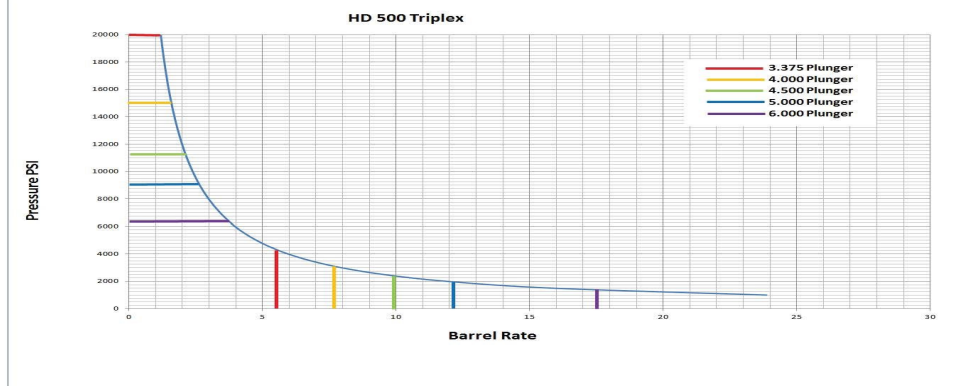

**HD 500 Triplex**

**FEATURES/BENEFITS**

**Performance**

**AXON 500 HP TRIPLEX, 10K PSI REVERSE UNIT**

<b>SPECIFICATIONS</b>	
WEIGHT	5,500 LBS
BASE HP	500 HP
MAX INPUT SPEED	2,000 RPM
MAX SPEED	263 RPM
PLUNGERS	3
PLUNGER SIZE	4"
PLUNGER LOAD	180,000 LBS
GEAR RATIO	4:06:01
STROKE	8"
GEAR TYPE	WORM WHEEL
PLUNGER TYPE	2-PIECE SINGLE ACTING
<b>DETROIT 60 SERIES ENGINE</b>	
CONFIGURATION	INLINE 6 CYLINDER
DISPLACEMENT	855 CU-IN
BORE	5.17"
STROKE	6.61"
WEIGHT	2,557 LBS